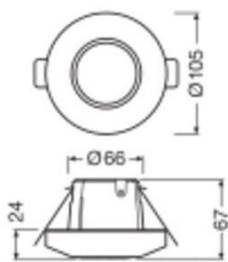

Specifications Ledvance Dali-2 Sensors Light/Presence-8 IR Recessed

[View Product](#)

General Information

SKU	250929
EAN	4058075841949
Brand	Ledvance
Manufacturer Name	DALI-2 SENSORS LIGHT/PRESENCE-8 INFRARED CEILING INTEGRATION
Full box quantity	24
Any Lamp all-in warranty	5 Years

Technical Information

Wattage	0.1
Voltage (V)	10-22,5
Fixture Connection	Screwless terminal
Mounting Method	Recessed
Product Type Category	Accessory - Sensor

Lamp Information

Series	DALI-2 SENSORS

Dimensions

Height (mm)	67
Width (mm)	105